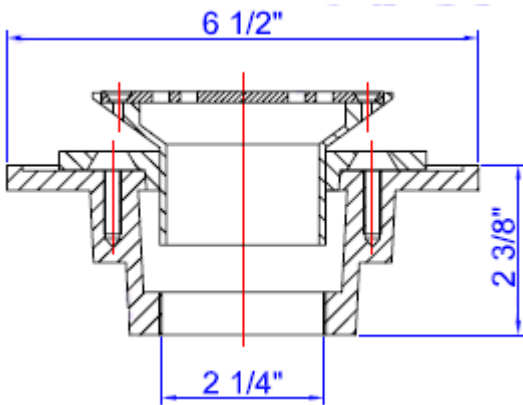

## FEATURES & BENEFITS

- Heavy Duty Epoxy Coated Cast Iron Body
- Epoxy Coated Bolt Down Ring
- Adjustable Cast Brass Strainer Assembly - Chrome Plated or Polished Brass

Part #	Size & Description
CISDCP2NH	2" No Hub with Chrome Plated Strainer
CISDPB2NH	2" No Hub with Polished Brass Strainer
CISDCP2IP	2" IPS with Chrome Plated Strainer
CISDPB2IP	2" IPS with Polished Brass Strainer
<b>Grid Only For Shower Drain</b>	
CISDCPSTR	Chrome Plated
CISDPBSTR	Polished Brass